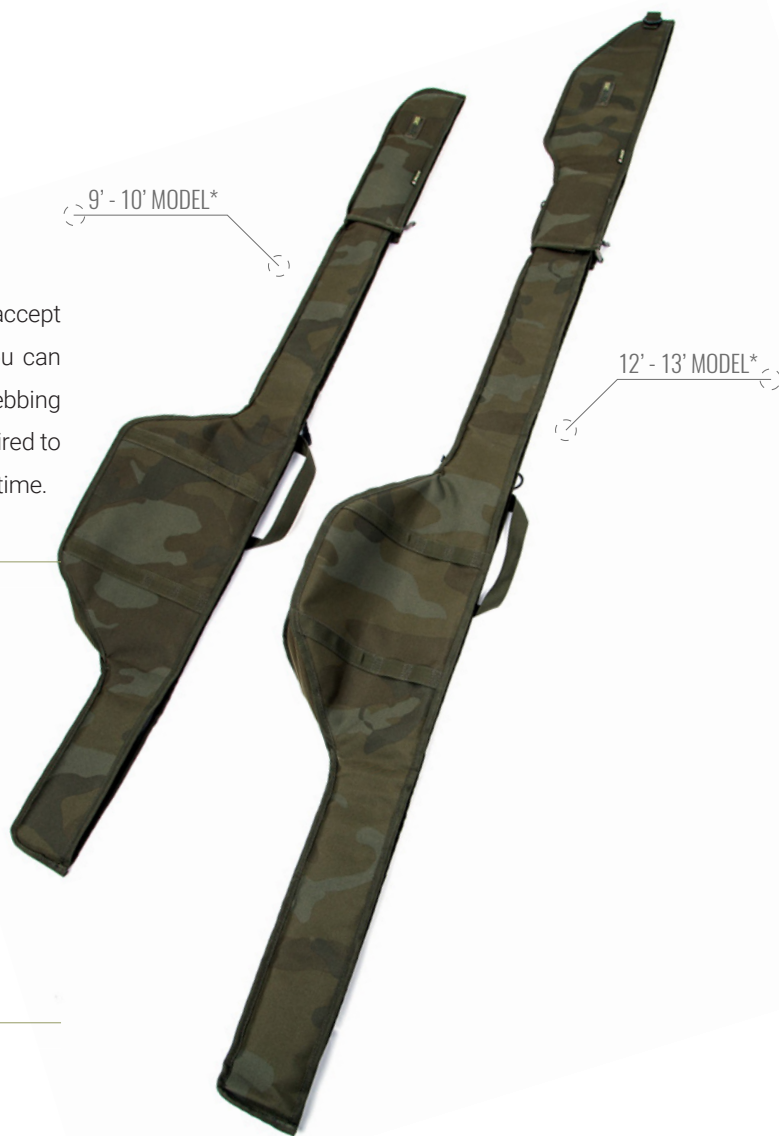

CARP
SK-TEK ADAPTA-SLEEVE

NEW

Fully padded rod sleeve that can be quickly and easily set to accept either multiple length rods. Clever elastic straps mean you can also carry your landing net. The external lead pocket and webbing straps for 2 banksticks mean you can carry everything required to get you fishing faster so you don't miss a moments fishing time.

SPECIFICATION

- » Quickly adjustable to fit both 9' and 10' rods*
- » Quickly adjustable to fit both 12' 12'6" and 13' rods*
- » Fully lined and padded
- » Sculpted compact design
- » Side pocket and straps for net and handle
- » Side webbing can hold two banksticks
- » Zipped lead pocket
- » HD 600D PVC backed SK-TEK camo material
- » Back facing zip to prevent line damage

DIMENSIONS

- » SK-TEK 9' - 10' ADAPTA-SLEEVE: L 154 - 165
- » SK-TEK 12' - 13' ADAPTA-SLEEVE: L 196 - 208

SK-TEK - BIVVIES, LUGGAGE & ACCESSORIES

PRODUCT CODE	DESCRIPTION	UK RRP
SKTRS9	SK-TEK 9' - 10' ADAPTA-SLEEVE	£22.99
SKTRS12	SK-TEK 12' - 13' ADAPTA-SLEEVE	£26.99