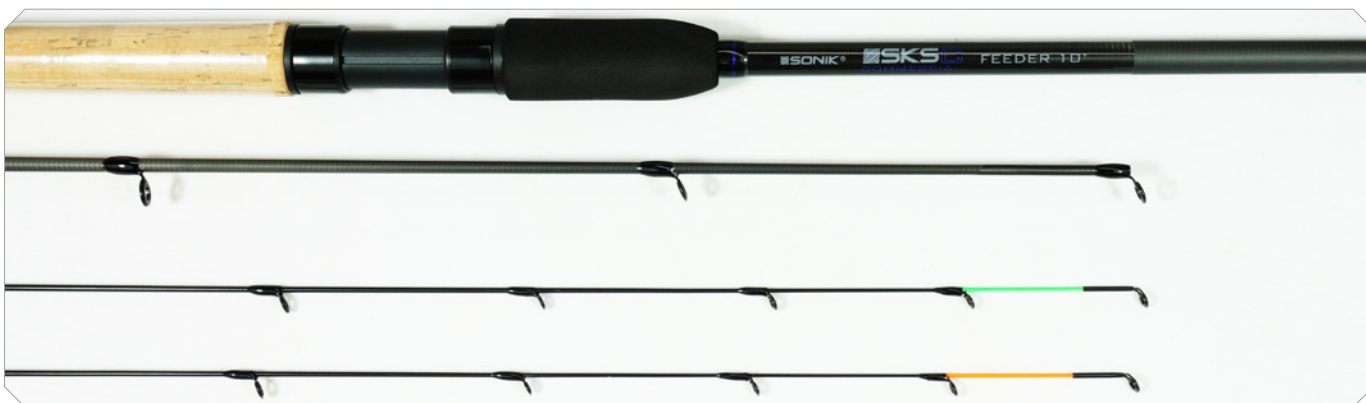

COARSE SKSC COMMERCIAL WAGGLER & FEEDER RODS

NEW

A brand new range of light and well balanced rods designed for bagging up on carp and silvers on commercial fisheries. With impressive performance and specification for price, these two piece responsive float and feeder rods cover all the popular lengths and styles required in modern match and feeder fishing situations.

Available in 9', 10' and 11' two piece options, the slim and strong 24-ton carbon blanks have lightweight Titanium Oxide guides, screw down EVA reel seat, quality cork/EVA handles and are supplied in a cloth bag.

SPECIFICATION

- » Lightweight, slim and strong 24-ton carbon blanks
- » Quality cork/EVA handle
- » Screw down EVA reel seat
- » Titanium oxide insert guides throughout
- » Supplied in quality cloth bag

SKSC COMMERCIAL RODS

PRODUCT CODE	MODEL	LENGTH	UK RRP
SKSCPELWAG1	SKSC-COMMERCIAL FEEDER 9' (LENGTH 2.74M MAX LINE 6LB)	9'	£39.99
SKSCPELWAG2	SKSC-COMMERCIAL FEEDER 10' (LENGTH 3.05M MAX LINE 8LB)	10'	£39.99
SKSCPELWAG3	SKSC-COMMERCIAL FEEDER 11' (LENGTH 3.35M MAX LINE 8LB)	11'	£39.99
SKSCFEED1	SONIK SKSC-COMMERCIAL WAGGLER 9' (LENGTH 2.74M MAX LINE 6LB)	9'	£39.99
SKSCFEED2	SONIK SKSC-COMMERCIAL WAGGLER 10' (LENGTH 3.05M MAX LINE 8LB)	10'	£39.99
SKSCFEED3	SONIK SKSC-COMMERCIAL WAGGLER 11' (LENGTH 3.35M MAX LINE 8LB)	11'	£39.99