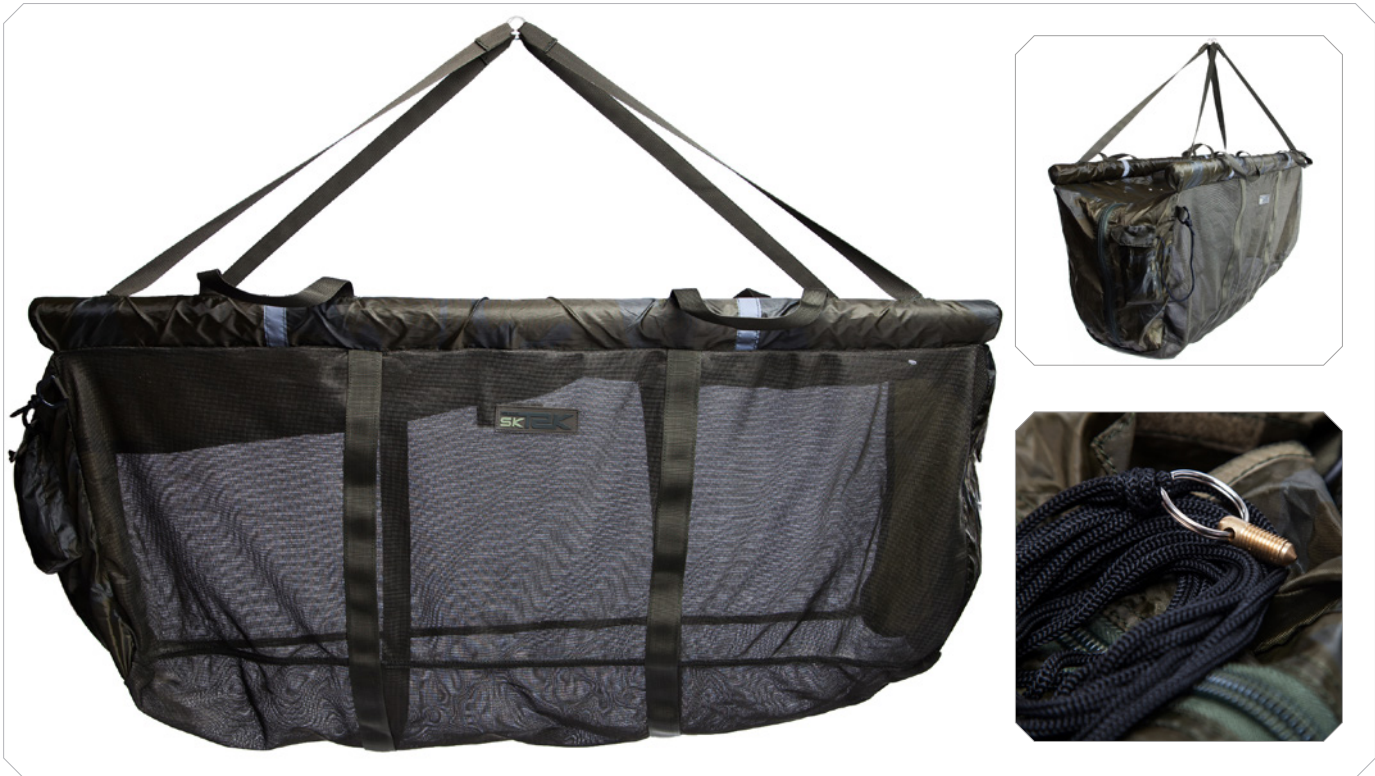

CARP **SK-TEK FLOATING WEIGHSLING** NEW

Available in standard and large size, these are designed as dual purpose floating weight sling and short-term fish retainer. Full mesh sides and base are quick draining and sculpted to hold the fish centrally. The top and end panels are SK-TEK camo material to help keep the fish calm in the water. All handles are double reinforced and webbing support is constructed to give maximum support to the fish. There are also four night-sight reflective patches on the full length floats and with a 5m extension cord with bankstick attachment included these weigh slings offer everything you could need for safe and convenient weighing and short-term retention of your fish.

SPECIFICATION

- » Lightweight design for easy weighing
- » Quick draining mesh bottom and sides
- » Camo material top and ends to keep fish calm
- » Large no 10 zip with zip-lock clip
- » 5m retaining cord with bankstick attachment
- » Single span tension bar for quick launch and removal from water
- » Double reinforced handles and webbing
- » Easy-hook weigh scale loops
- » Wide span weighing straps for better balance
- » Drawstring carry bag
- » Four night-sight reflective strips

DIMENSIONS

- » STANDARD L 110 D 35 H 50 cm
- » TRANSPORT L 110 D 10 cm
- » LARGE L 130 D 40 H 65 cm
- » TRANSPORT L 130 D 10 cm

PRODUCT CODE	DESCRIPTION	UK RRP
SKTFWS	SK-TEK FLOATING WEIGHSLING - STANDARD	£44.99
SKTFWSL	SK-TEK FLOATING WEIGHSLING - LARGE	£49.99